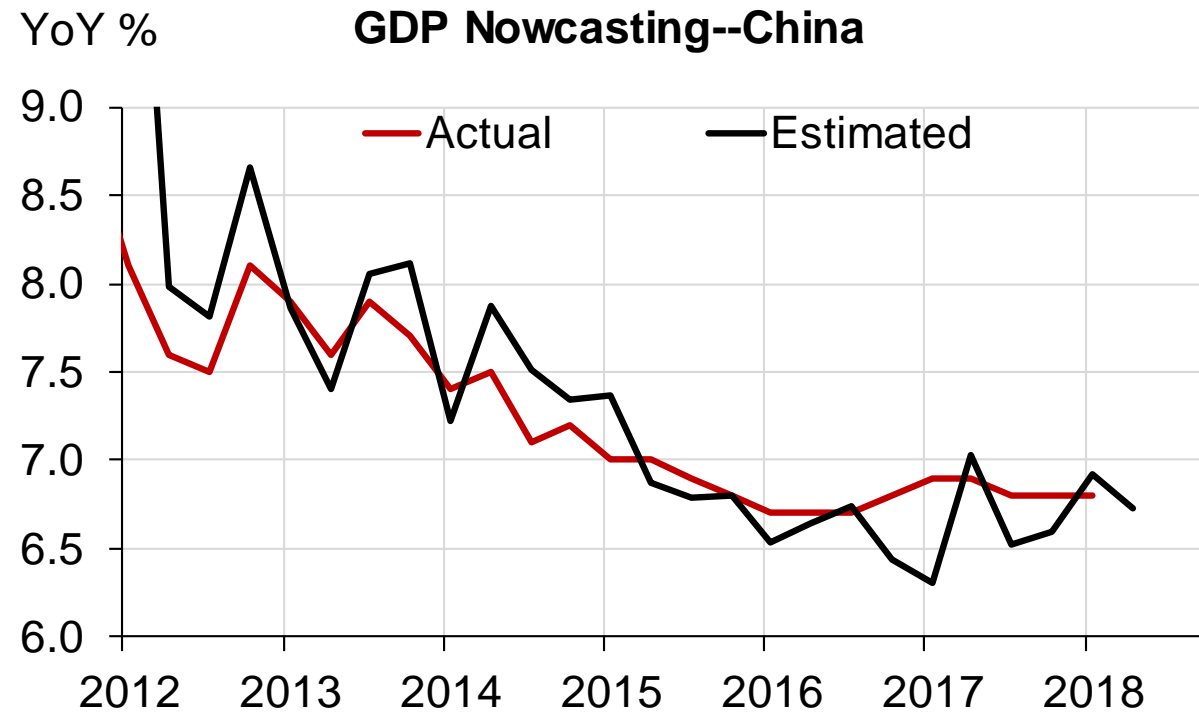

G3 and Asia— Macro Outlook