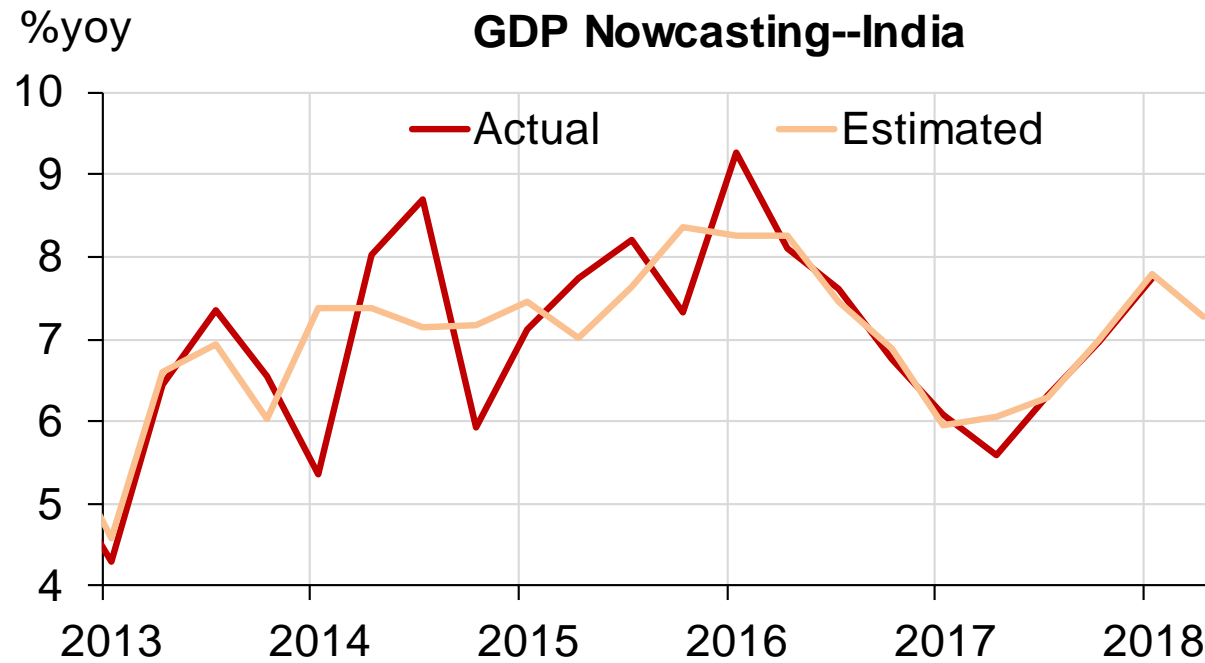

G3 and Asia— Macro Outlook