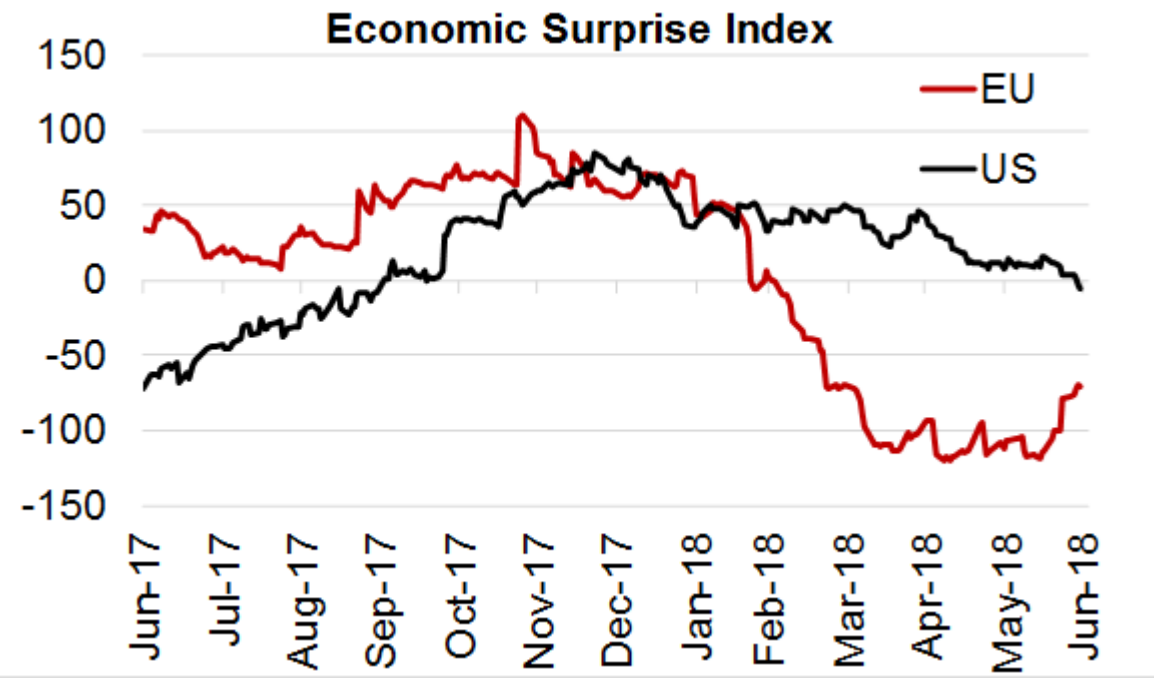

G3 and Asia—Macro Outlook

KENNETH AKINTEWE, ABERDEEN STANDARD LIFE
EUGENE LEOW, DBS
ARJUN SHETTY, ASTIGNES
PHILIP WEE, DBS

MODERATED BY **TAIMUR BAIG**, DBS GROUP HOLDINGS

G3 and Asia— Macro Outlook

110010010 0011 110010 1100